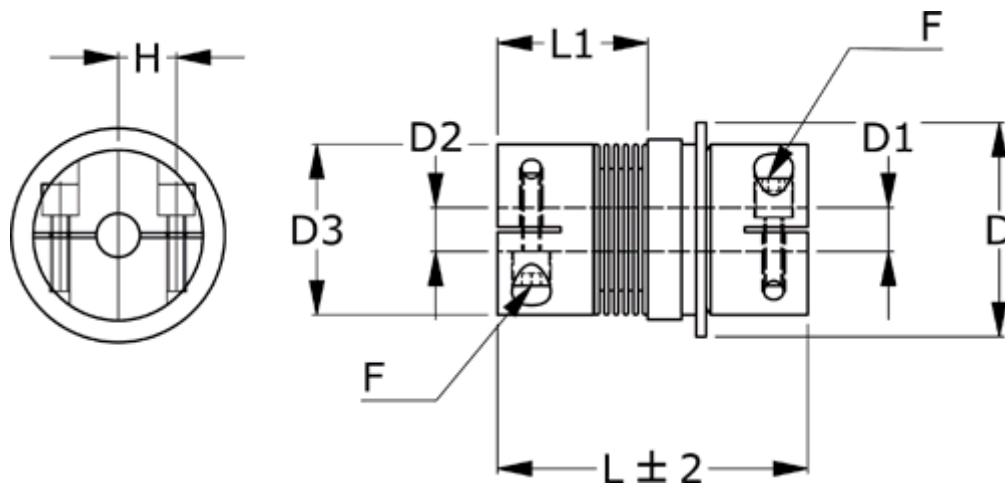

Article number: 335013001503850C2

Description: Safety coupling BKK 300 synchronous  
Length 150 mm, bore 38/50 mm, TKn max 300 NM

## Measures

D = 119

D1 = 50

D2 = 38

D3 = 110.0

F = M12

H = 39.0

L = 150

L1 = 78.0

Nom. torque NM (TKn) = 300NM overload torque range 2

Position engagement = C = Synchronous

s = 2.0